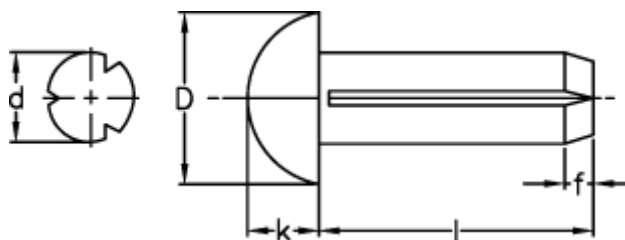

Article number: 088414041

Description: KLEE Slotted rivet N4 1,4x6, stainless  
DIN 1476/DIN-EN-Norm 28 746

## Measures

---

D = 2.4

d = 1.4

f = 0.5

k = 0.8

Length = 3-7